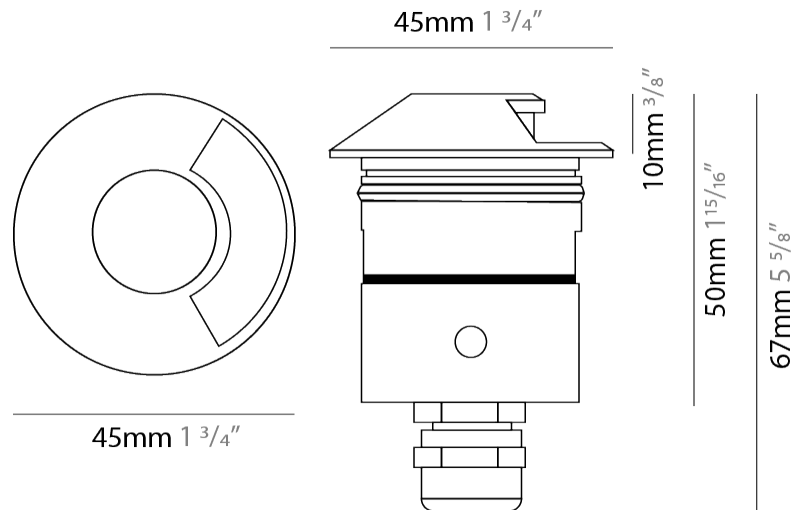

GENERAL

Series: Nano
Subseries: Nano Roll Over
Brand: Platek
Division: Exterior
Mounting Type: Recessed
Mounting Location: In-Ground
Subcategory: Marker

PHYSICAL

Shape: Round
Diameter (mm): 45
Diameter (in): 1 3/4
Height (mm): 75
Height (in): 2 15/16
Light Distribution: Uplight
Weight (kg): 0.4
Weight (lbs): 0.88
Load Resistance (kg): 500
Load Resistance (lbs): 1102
Diffuser: Transparent PMMA
Fixture Finish: SST
Fixture Material: Stainless Steel AISI 316L
Cable Details: Supplied with 1 power cable 0.5m in length

ELECTRICAL

Lamp Type: LED
Input Wattage (W): 1
Total Output Wattage (W): 1
Driver Included: No
Driver Location: Remote
Driver Type: Constant Current - 120 / 277Vac
Input Voltage (V): 120 - 277
Constant Current (MA): 350
Upon Request: (Not included - see components [IP65 or higher enclosure to be supplied by others]) 0-10Vdc dimming / Phase dimming 120Vac only / Non-dimming 120/277Vac

LED

Color Temperature (°K): 2700 / 3000 / 4000
Max. Delivered Lumen (lm): 25 / 26
Nominal Lumen (lm): 250 / 260
CRI: >80 CRI
Lamp Life (hrs): 60000

OPTICAL

Optic°: 1 opening

RATINGS AND CERTIFICATIONS

Certified By: Certified for North American Standards
IP rating: IP68
IK Rating: IK10
Bug Rating: B0 U2 G0
Marine Grade: Stainless Steel AISI 316L
Upon Request: Higher Maximum Ambient Temperature

PROJECT	_____
TYPE	_____
SPECIFIER	_____
QUANTITY	_____
DATE	_____