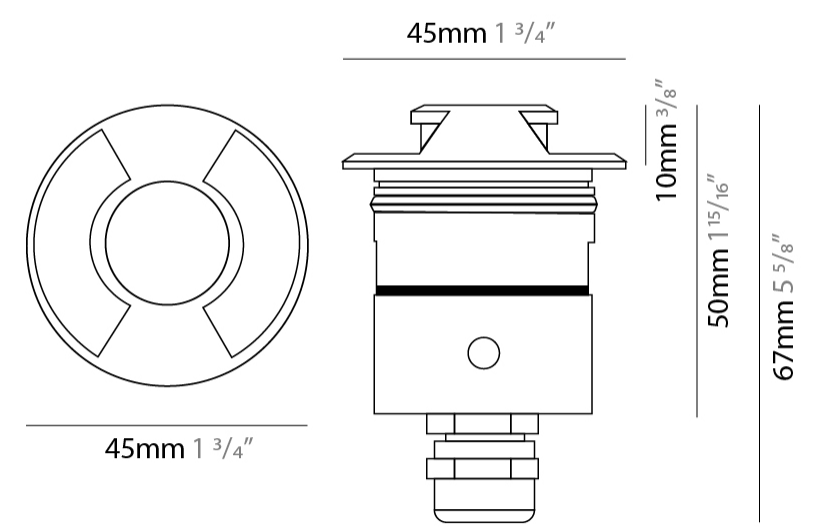

GENERAL

Series: Nano
Subseries: Nano Roll Over
Brand: Platek
Division: Exterior
Mounting Type: Recessed
Mounting Location: In-Ground
Subcategory: Marker

PHYSICAL

Shape: Round
Diameter (mm): 45
Diameter (in): 1 3/4
Height (mm): 75
Height (in): 2 15/16
Light Distribution: Uplight
Weight (kg): 0.4
Weight (lbs): 0.88
Load Resistance (kg): 500
Load Resistance (lbs): 1102
Diffuser: Transparent PMMA
Fixture Finish: SST
Fixture Material: Stainless Steel AISI 316L
Cable Details: Supplied with 1 power cable 0.5m in length

ELECTRICAL

Lamp Type: LED
Input Wattage (W): 1
Total Output Wattage (W): 1
Driver Included: No
Driver Location: Remote
Driver Type: Constant Current - 120 / 277Vac
Input Voltage (V): 120 - 277
Constant Current (MA): 350
Upon Request: (Not included - see components [IP65 or higher enclosure to be supplied by others]) 0-10Vdc dimming / Phase dimming / Non-dimming 120/277Vac

LED

Color Temperature (°K): 2700 / 3000 / 4000
Max. Delivered Lumen (lm): 52 / 55
Nominal Lumen (lm): 250 / 260
CRI: >80 CRI
Lamp Life (hrs): 60000

OPTICAL

Optic°: 2 Openings

RATINGS AND CERTIFICATIONS

Certified By: Certified for North American Standards
IP rating: IP68
IK Rating: IK10
Bug Rating: B0 U2 G0

PROJECT	_____
TYPE	_____
SPECIFIER	_____
QUANTITY	_____
DATE	_____